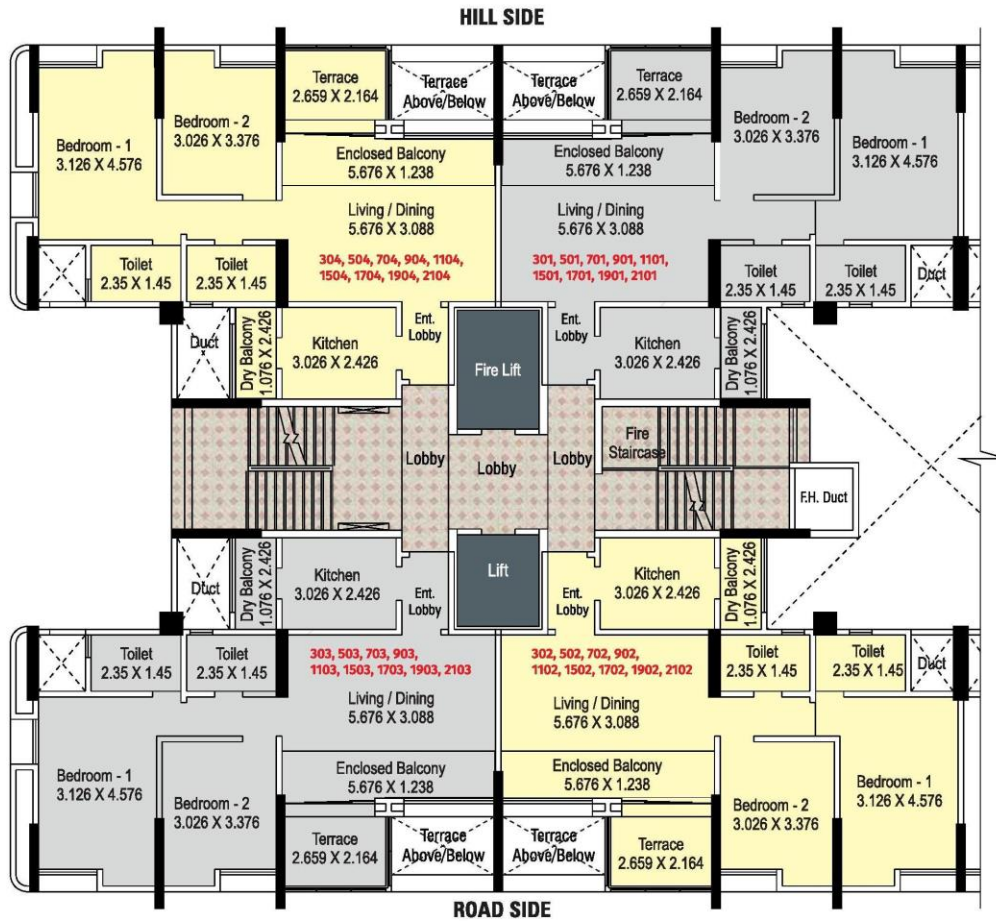

Building C3 • Even Floor

Apartment Nos.	Type	Carpet Area	Encl. Balcony	Dry Balcony	Terrace
201, 202, 203, 204, 401, 402, 403, 404, 601, 602, 603, 604, 1001, 1002, 1003, 1004, 1201, 1202, 1203, 1204, 1401, 1402, 1403, 1404, 1601, 1602, 1603, 1604, 2001, 2002, 2003, 2004, 2201, 2202, 2203, 2204	2 BHK	sq.mtr. 68.00	sq.mtr. 7.00	sq.mtr. 2.65	sq.mtr. 5.65

Building C3 • Odd Floor

Apartment Nos.	Type	Carpet Area	Encl. Balcony	Dry Balcony	Terrace
301, 302, 303, 304, 501, 502, 503, 504, 701, 702, 703, 704, 901, 902, 903, 904, 1101, 1102, 1103, 1104, 1501, 1502, 1503, 1504, 1701, 1702, 1703, 1704, 1901, 1902, 1903, 1904, 2101, 2102, 2103, 2104	2 BHK	68.50	7.00	2.65	5.65