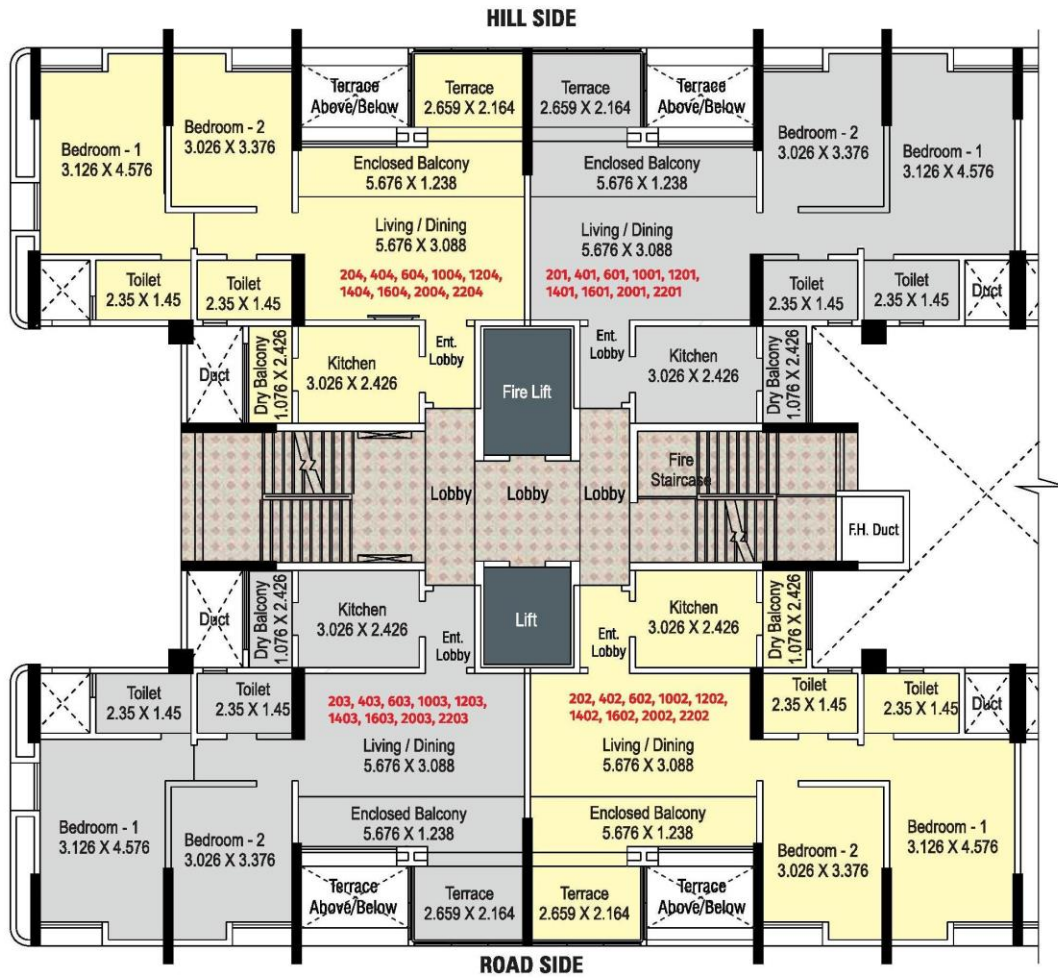

Building C3 • Even Floor

Apartment Nos.	Type	Carpet Area	Encl. Balcony	Dry Balcony	Terrace
201, 202, 203, 204, 401, 402, 403, 404, 601, 602, 603, 604, 1001, 1002, 1003, 1004, 1201, 1202, 1203, 1204, 1401, 1402, 1403, 1404, 1601, 1602, 1603, 1604, 2001, 2002, 2003, 2004, 2201, 2202, 2203, 2204	2 BHK	sq.mtr. 68.00	sq.mtr. 7.00	sq.mtr. 2.65	sq.mtr. 5.65

Building C3 • Odd Floor

Apartment Nos.	Type	Carpet Area	Encl. Balcony	Dry Balcony	Terrace
301, 302, 303, 304, 501, 502, 503, 504, 701, 702, 703, 704, 901, 902, 903, 904, 1101, 1102, 1103, 1104, 1501, 1502, 1503, 1504, 1701, 1702, 1703, 1704, 1901, 1902, 1903, 1904, 2101, 2102, 2103, 2104	2 BHK	68.50	7.00	2.65	5.65